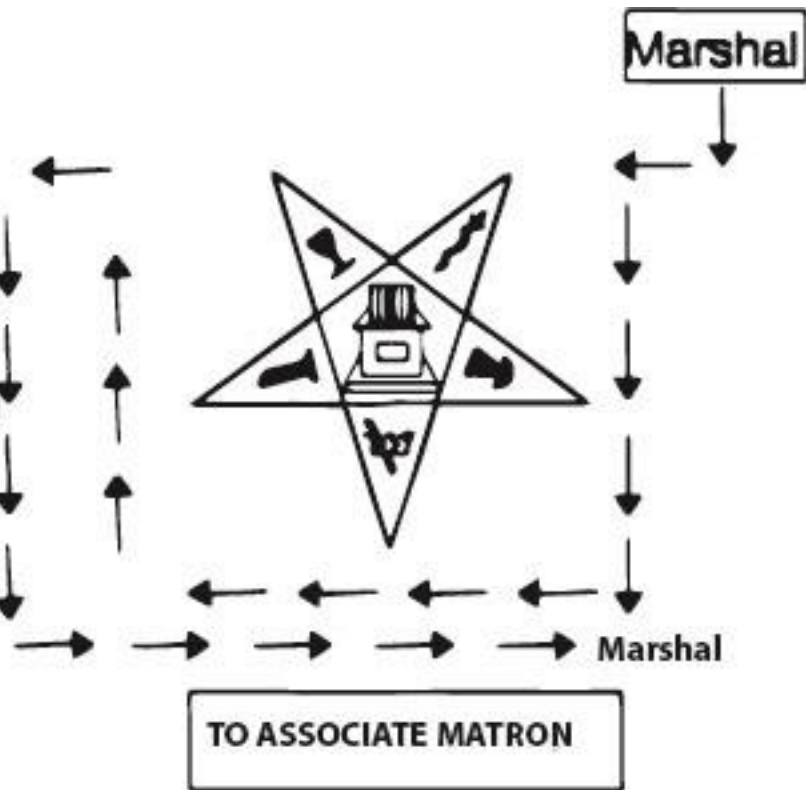

At Electa, Marshal turns left, takes 2 steps, turns left, and walks along line of march to end up with Marshal and all Star Points in front of and facing the Associate Matron. As Assoc Matron produces small ribbon books and says her piece for each Star Point, she will hand the books to the Marshal. He takes them from her and hands them to the proper Star Point, returning to his position each time, until he gives the book(s) to Electa, then the Marshal stays at that end of the line.

AM: “Sister Esther -- You represent the noble queen
In whose life sacrifice and love was seen
When she gave to her people the joy & light
As taught in the beautiful ray of **white.**”

AM: “Sister Martha -- Of faith and of life immortal you tell
As taught by him who does all things well
May you impress your candidate with all you say
Of teachings exemplified in the bright **green ray.**”

AM: “Sister Electa -- You teach the lesson of the ray of **red**
And tell of the mother who by courage was led
To follow in the steps of her savior dear
With charity and love and ever without fear.”

AM: “ Brother Marshall, please return our Star Points to their respective stations.”

Marshal leads star points back to their stations and returns to his own station.

Marshal marches the South marching line. Star points fall in behind as he passes their chairs, following him until he lines them up facing the AM in the West. He steps forward, taking the proffered booklets and delivers them to the correct Star Point.